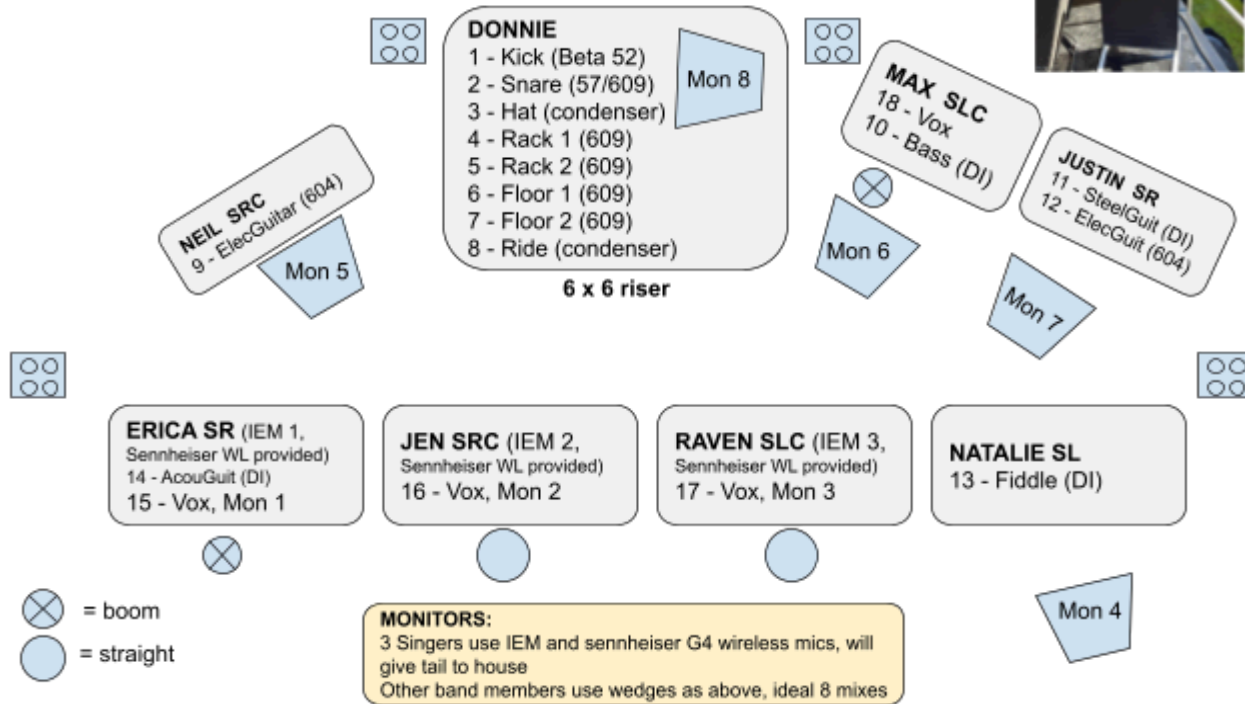

1. Kick	9. Elec Guitar (Neil)	17.Vox SLC (Raven)
2. Snare	10. Bass (Max)	18. Vox Bass (Max)
3. Hi Hat	11. SteelGuit (Justin)	19. Vox Drum (Donnie)
4. Rack 1	12. ElecGuit (Justin)	20.
5. Rack 2	13. Fiddle (Natalie)	21.
6. Floor 1	14. Acou Guitar (Erica)	22.
7. Floor 2	15. Vox SR (Erica)	23.
8. Ride	16. Vox SRC (Jen)	24.

Monitor Mixes:

- 1 All vocals, Erica vocal loudest, bass, steel, guitars, fiddle
- 2 All vocals, Jen vocal loudest,
- 3 Raven vocal only
- 4 Fiddle loudest, vocals, steel, guitars
- 5 Guitar loudest, guitar, steel, fiddle, bass, vocals
- 6 Vocals loudest, steel, fiddle
- 7 Steel, elec 12 loudest, steel, fiddle, guitar 9, vocals
- 8 Vocals loudest, fiddle, steel, guitars